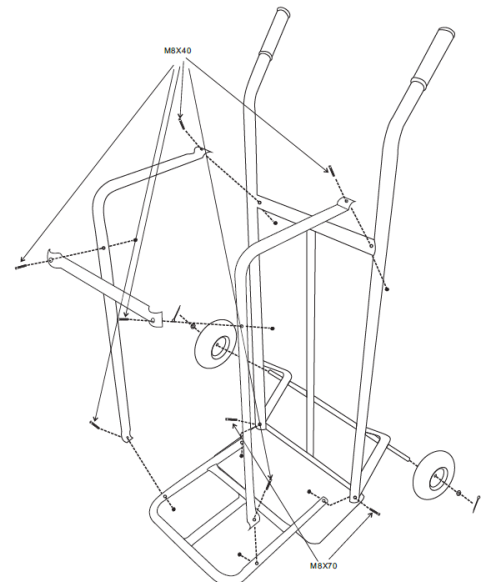

Français

• Caractéristiques techniques

Produit : Chariot à bûche

Charge maxi : 250 kg

Matière : Acier peint

Hauteur du diable : 120 cm

Peut transporter 25 bûches de 50cm de longueur

Surface au sol : 62 x 40 cm

English

- **Technical specifications**

Product: Log trolley

Maximum load: 250 kg

Material: Painted steel

Height of the trolley: 120 cm

Can carry 25 logs of 50cm length

Floor area: 62 x 40 cm

Wheel diameter: Ø 260 mm

Inflating pressure: 2bar

Wheel material: metal

Removable log holder hoops

- **Precautions for use**

This trolley should only be used by adults or by children under supervision. Children under 8 years of age should not use this product. Be careful when handling this product, its weight can make it difficult to handle and cause injury. Always use this product with care and caution. Do not allow this product to be used by persons with severe physical or mental impairments. Always be alert when using this trolley and use appropriate safety equipment.

Español

- **Especificaciones técnicas**

Producto: Carro de troncos

Carga máxima: 250 kg

Material: Acero pintado

Altura del carro: 120 cm

Puede transportar 25 troncos de 50 cm de longitud

Superficie del suelo: 62 x 40 cm